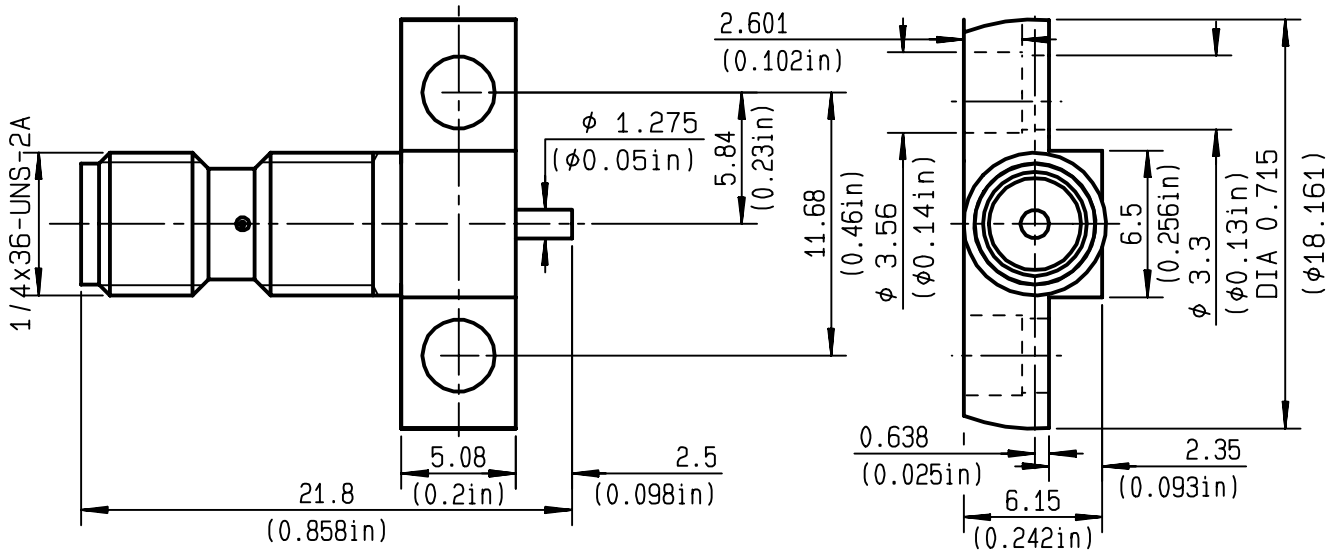

BULKHEAD JACK, SPECIAL NARROW FLANGE RECEPTACLE

R124.579.500
SERIES SMA-COM

NOMINAL IMPEDANCE	50 Ω
FREQUENCY RANGE	0-18 GHz
TEMPERATURE RATING	-65/+165 °C
V.S.W.R	1.04 + .0045 x F(GHz)Maxi
RF INSERTION LOSS	0.05 √F(GHz) dB Maxi
VOLTAGE RATING	500 Veff Maxi
DIELECTRIC WITHSTANDING VOLTAGE	1000 Veff Mini
INSULATION RESISTANCE	5000 MΩMini
HERMETIC SEAL	NA Atm.cm ³ /s
LEAKAGE (pressurized only)	NA
MECHANICAL DURABILITY	100 Cycles
WEIGHT	gr
SPECIFICATION	

CABLES :	
OTHERS CHARACTERISTICS	
CABLE RETENTION	NA N Mini
CENTER CONTACT RETENTION	
Axial force - mating end	27 N Mini
Axial force - opposite end	27 N Mini
Torque	2.8 cm.N Mini
RECOMMENDED TORQUES	
Mating	60 cm.N
Panel nut	100 cm.N
Clamp nut	NA cm.N

CONNECTOR PARTS:	MATERIALS	FINISH	(all values are given in micrometers)
BODY	BRASS	NICKEL 2	
OUTER CONTACT			
CENTER CONTACT	BERYLLIUM COPPER	GOLD 1.3 OVER NICKEL 2	
INSULATOR	PTFE	-	
GASKET		-	
OTHERS PIECES			